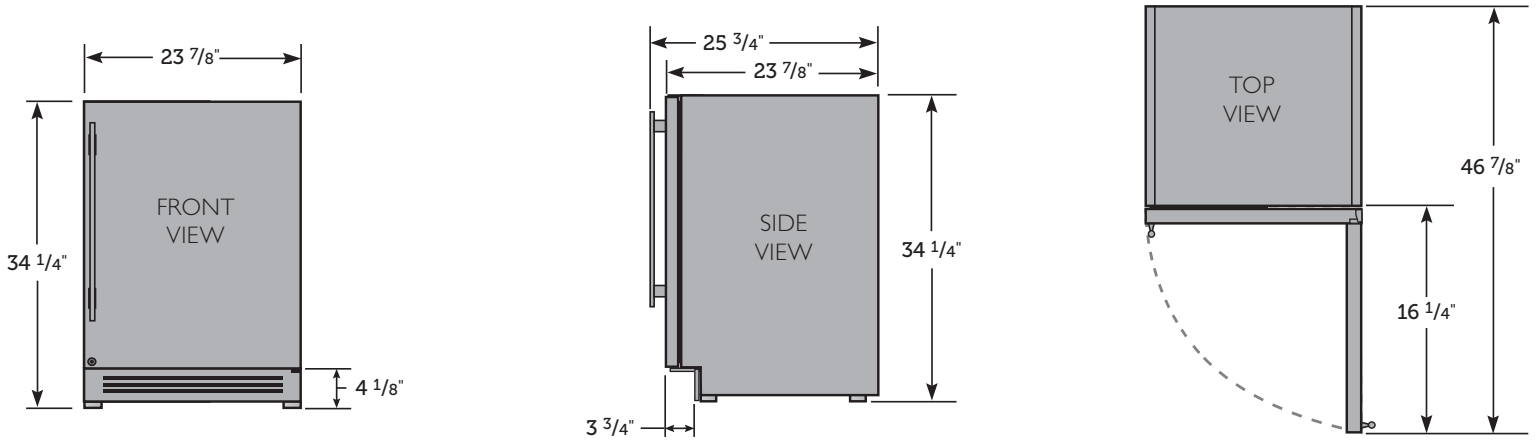

PLAN VIEWS

UNDERCOUNTER REFRIGERATOR STAINLESS FINISH:

Dimensions may vary by $\pm 1/8$ "