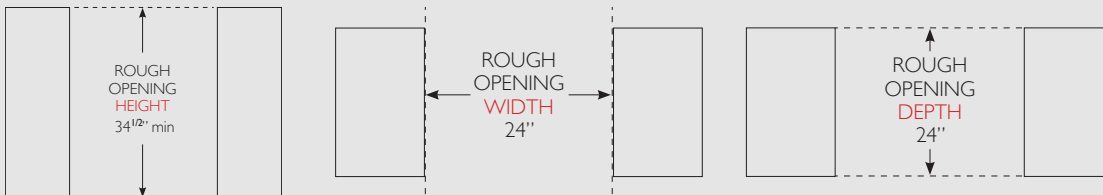

UNDERCOUNTER REFRIGERATOR OVERLAY FINISH: Shown with 3/4" Panel

Dimensions may vary by $\pm 1/8$ "

OPENING DIMENSIONS

Width	Depth†	Height
24"	24"	34½"

SPECIFICATIONS

Width	23 7/8"
Depth†	23 7/8"
Height	34 1/4"
Shelves	2 adjustable/removable glass, spill-proof shelves
Opening Width	24"
Opening Depth	24"
Opening Height	34 1/2"
Crated Weight	185