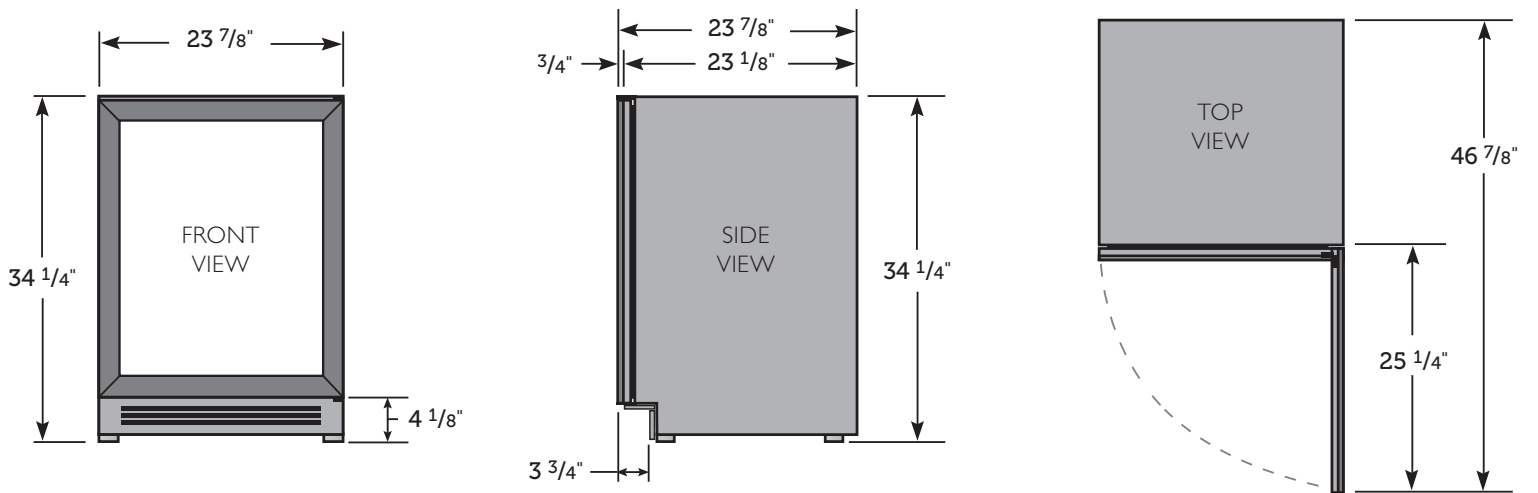

UNDERCOUNTER REFRIGERATOR OVERLAY FINISH: Shown with 3/4" Panel

Dimensions may vary by $\pm 1/8$ "

OPENING DIMENSIONS

Width	Depth†	Height
24"	24"	34½"

SPECIFICATIONS

Width	23 7/8"
Depth†	23 7/8"
Height	34 1/4"
Shelves	2 adjustable/removable glass, spill-proof shelves
Opening Width	24"
Opening Depth	24"
Opening Height	34 1/2"
Crated Weight	185