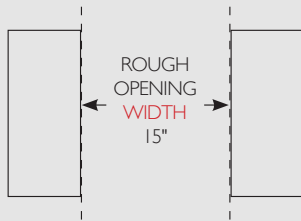

## PLAN VIEWS

### UNDERCOUNTER REFRIGERATOR STAINLESS FINISH:

Dimensions may vary by  $\pm 1/8"$

## OPENING DIMENSIONS

Width	Depth†	Height
15"	15"	34 1/2"

## SPECIFICATIONS

Width	14 7/8"
Depth†	23 7/8"
Height	34 1/4"
Shelves	2 adjustable/removable glass, spill-proof shelves
Opening Width	15"
Opening Depth	24"
Opening Height	34 1/2"
Crated Weight	160

†Depth does not include 1 7/8" for door handle.