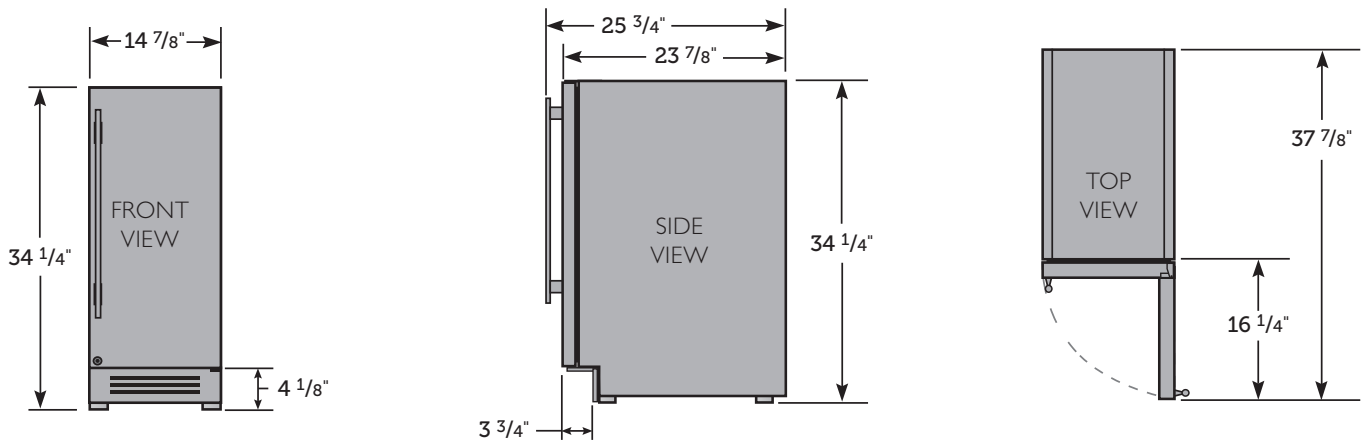

PLAN VIEWS

UNDERCOUNTER REFRIGERATOR STAINLESS FINISH:

Dimensions may vary by $\pm 1/8"$