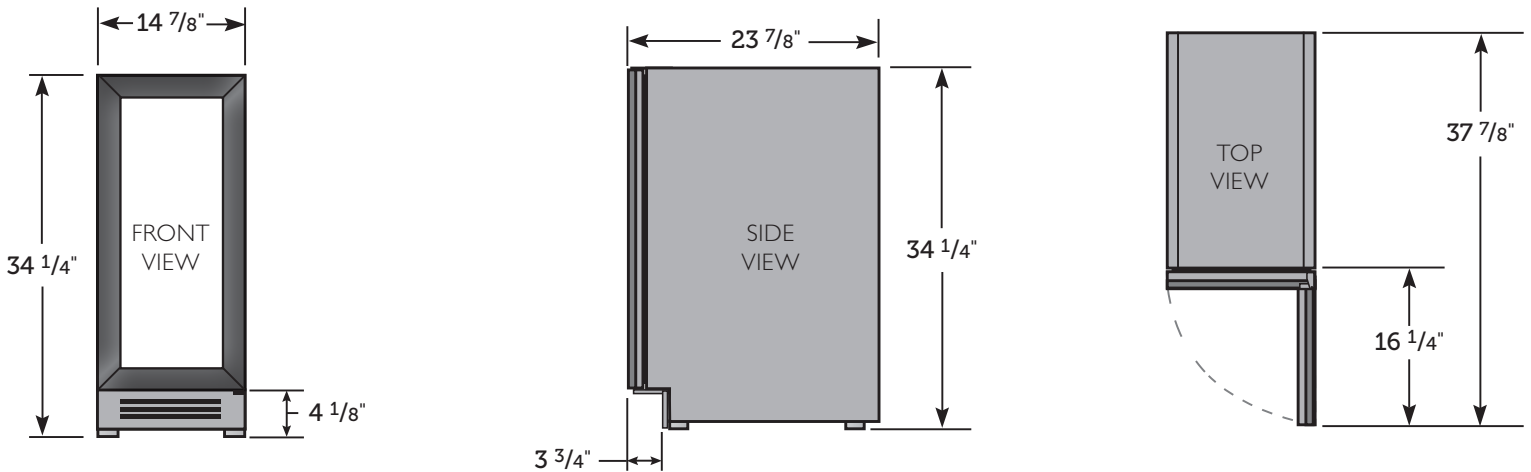

UNDERCOUNTER REFRIGERATOR OVERLAY FINISH:

Dimensions may vary by $\pm 1/8"$

OPENING DIMENSIONS

Width	Depth†	Height
15"	15"	34 1/2"