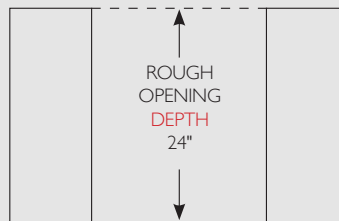

## PLAN VIEWS

## OPENING DIMENSIONS

Width	Depth†	Height
15"	15"	34 1/2"

## SPECIFICATIONS

Width	14 7/8"
Depth†	23 7/8"
Height	34 1/4"
Shelves	2 adjustable/removable glass, spill-proof shelves
Opening Width	15"
Opening Depth	24"
Opening Height	34 1/2"
Crated Weight	160

†Depth does not include 1 7/8" for door handle.