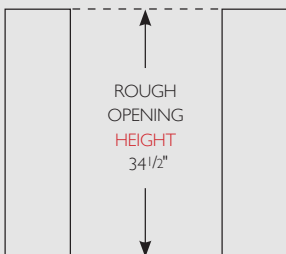

## PLAN VIEWS

### UNDERCOUNTER REFRIGERATOR STAINLESS FINISH:

Dimensions may vary by  $\pm 1/8"$

## OPENING DIMENSIONS

Width	Depth†	Height
15"	15"	34 1/2"

## SPECIFICATIONS

Width	14 7/8"
Depth†	23 7/8"
Height	34 1/4"
Shelves	2 adjustable/removable glass, spill-proof shelves
Opening Width	15"
Opening Depth	24"
Opening Height	34 1/2"
Crated Weight	160

†Depth does not include 1 7/8" for door handle.